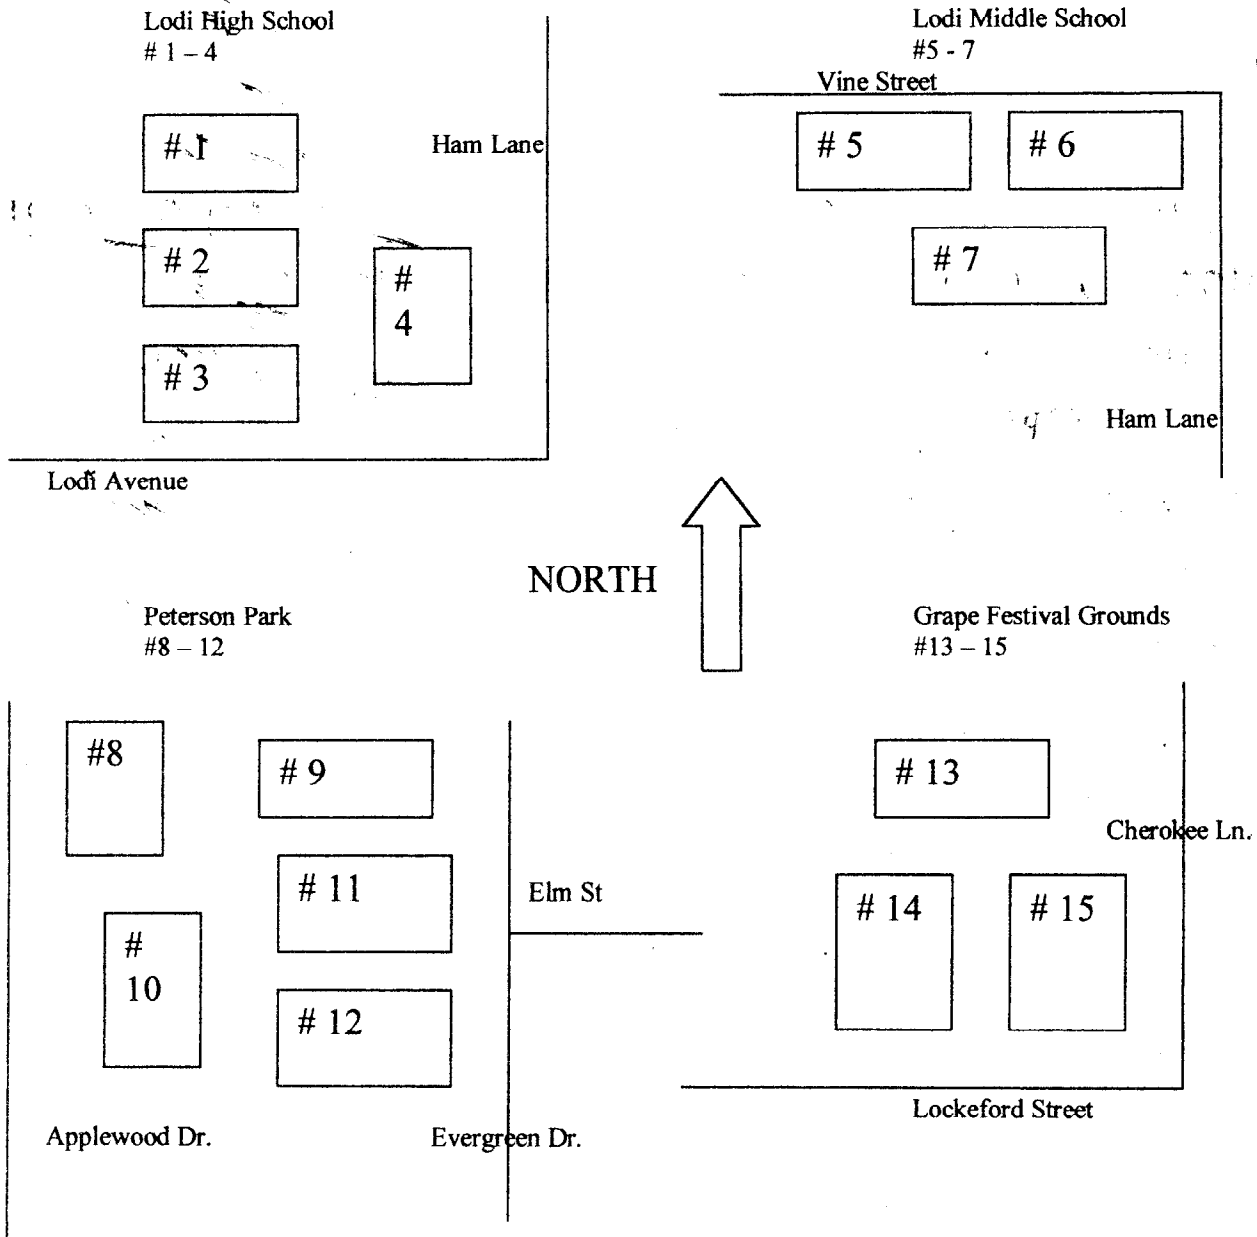

# Field Map

*Lodi Memorial Hospital is located on the East side of Ham Lane directly across the street from Lodi Middle School (Fields #5, 6, 7) Emergency Room entrance is one block East of Ham Lane on Vine Street.*