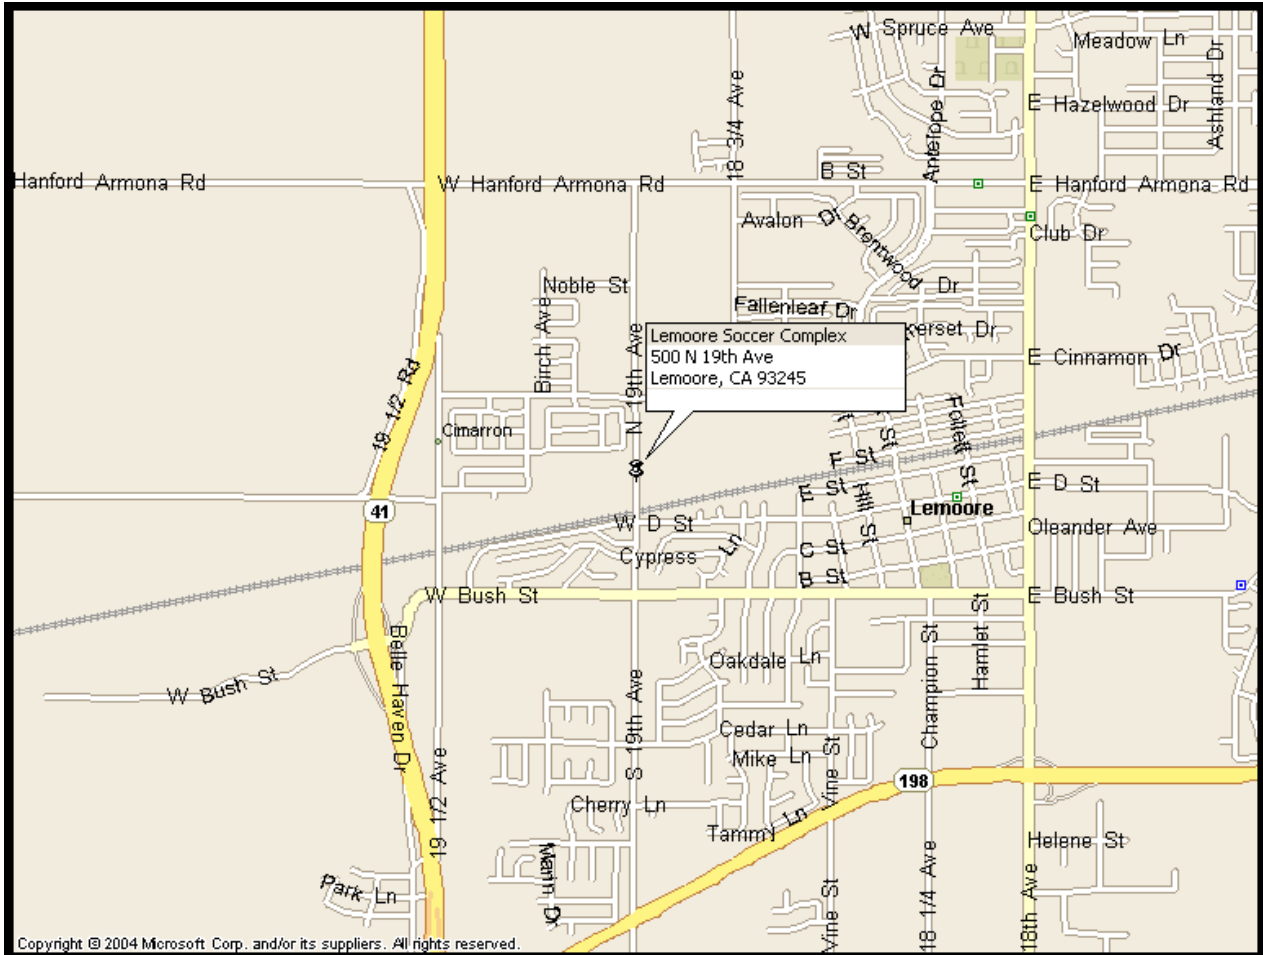

**Lemoore Soccer Complex
500 N. 19th Avenue
Lemoore, CA**

Directions:
From 198 take the 19th Ave. exit and head North
Lemoore Soccer Complex is on the right side (past D St.)

PARKING IS \$5.00 PER DAY

NO PETS ALLOWED AT THE LEMOORE SOCCER COMPLEX