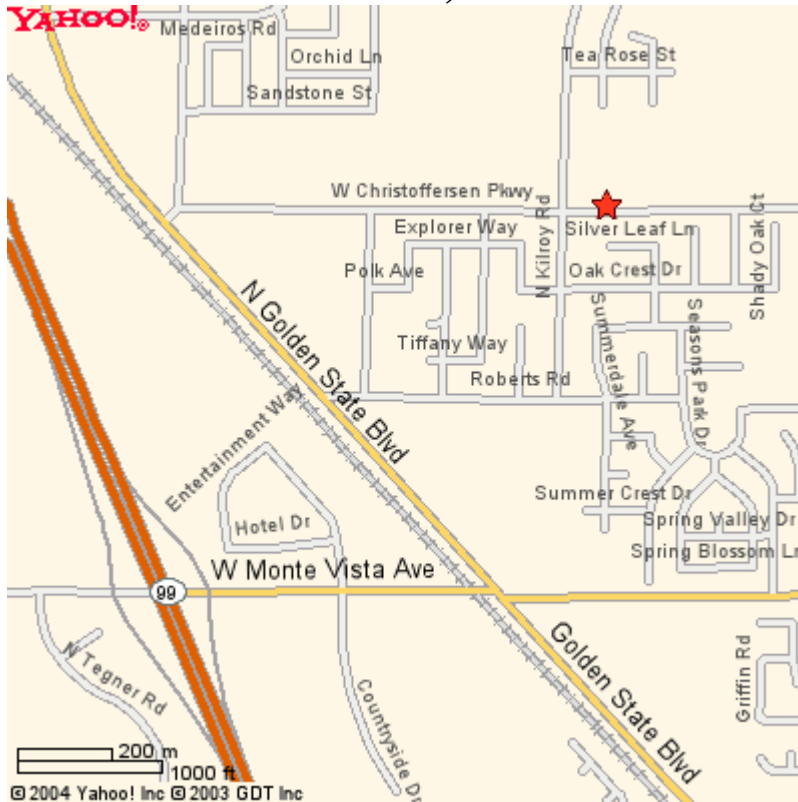

Turlock Regional Sports Complex (Pittman High School) Turlock, CA

Directions

- Take the Monte Vista Ave. exit
- Head East on Monte Vista Ave.
- Turn Left on Golden State Blvd.
- Turn Right on Christoffersen Pkwy
- Fields are located behind Pittman High School on your left.