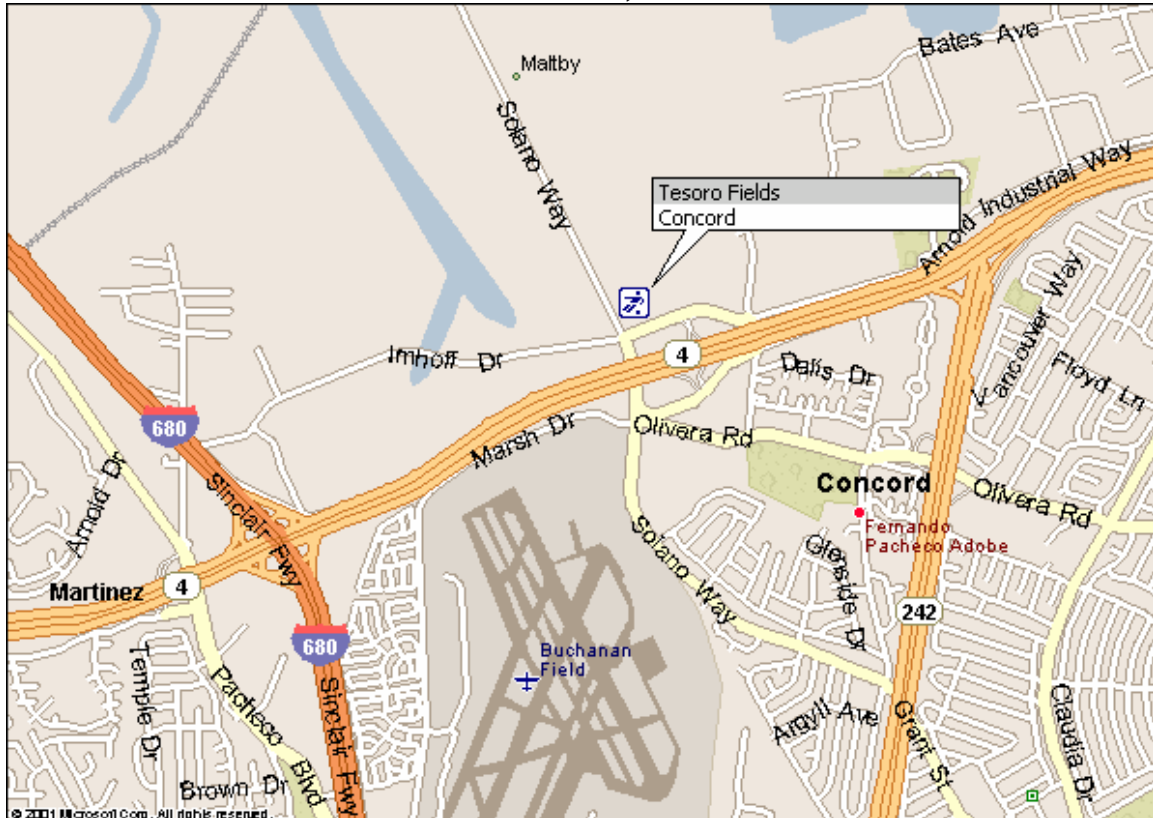

Tesoro Fields (formerly Ultramar/Tosco) Concord, CA

Directions from 680

- Take Route 4 East
- Take the Solano Way/Olivera Dr. Exit
- Make a right at the end of the exit.
- Go to Solano Way and make a right.
- Go under the Freeway. Fields are on Right.

Directions from Route 4 West (Antioch/Stockton)

- Take Arnold Industrial Way exit.
- Make a left at the end of the exit.
- Fields are on Right.