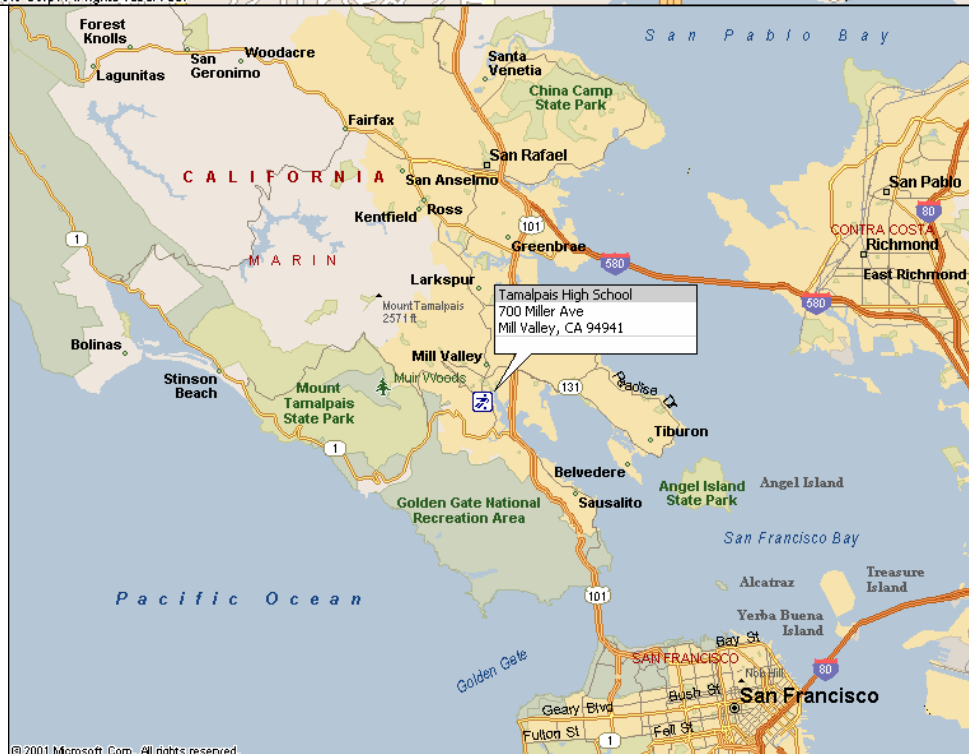

# Tamalpais High School

Mill Valley, CA

© 2001 Microsoft Corp. All rights reserved.

© 2001 Microsoft Corp. All rights reserved.

## Directions:

From the North

Take the first Mill Valley exit - East Blithedale/Tiburon - Exit 131. Turn right on East Blithedale. Proceed to the third stop light Camino Alto (approximately 0.8 mile). Turn left on Camino Alto. Proceed to 3rd stop light. School is located at the end of Camino Alto where it meets Miller Avenue. Turn left on Miller and make a right hand turn after the school gymnasium into the school parking lot.