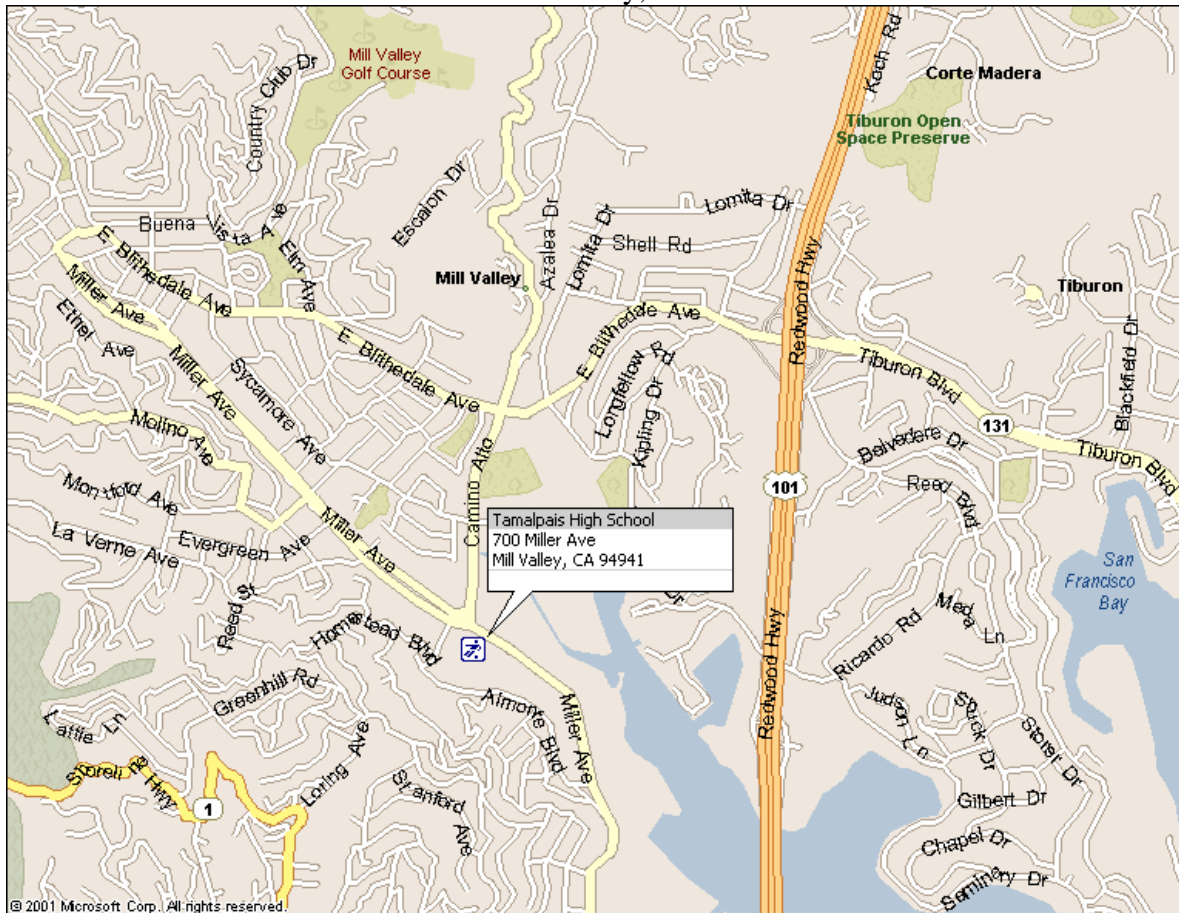

# Tamalpais High School

Mill Valley, CA

© 2001 Microsoft Corp. All rights reserved.

© 2001 Microsoft Corp. All rights reserved.

## Directions:

From the North

Take the first Mill Valley exit - East Blithedale/Tiburon - Exit 131. Turn right on East Blithedale. Proceed to the third stop light Camino Alto (approximately 0.8 mile). Turn left on Camino Alto. Proceed to 3rd stop light. School is located at the end of Camino Alto where it meets Miller Avenue. Turn left on Miller and make a right hand turn after the school gymnasium into the school parking lot.