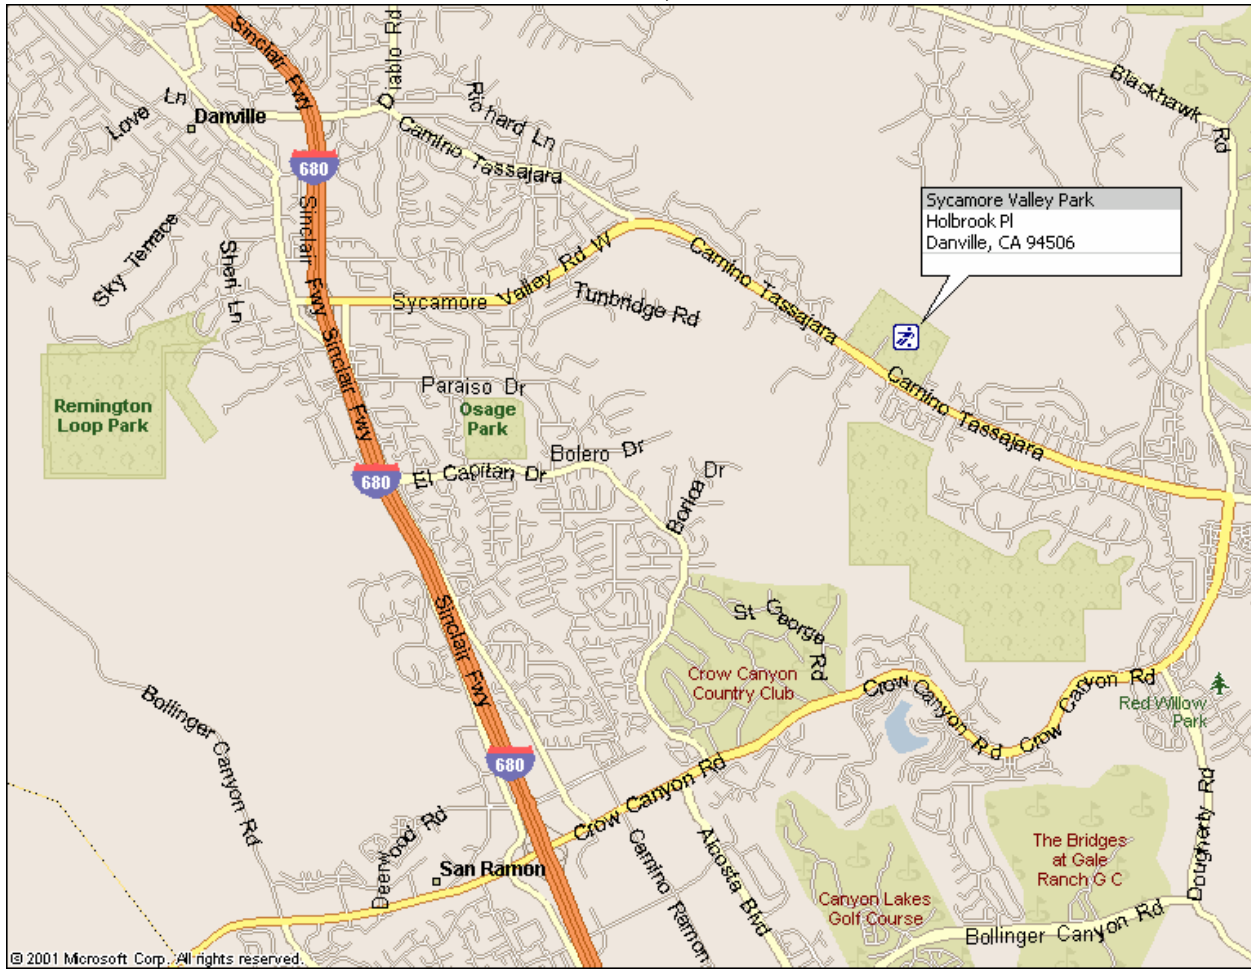

# Sycamore Valley Park

Danville, CA

## Directions:

- From 680 take the Sycamore Valley exit heading East
- Turn left on Holbrook Dr.
- Fields are on your left