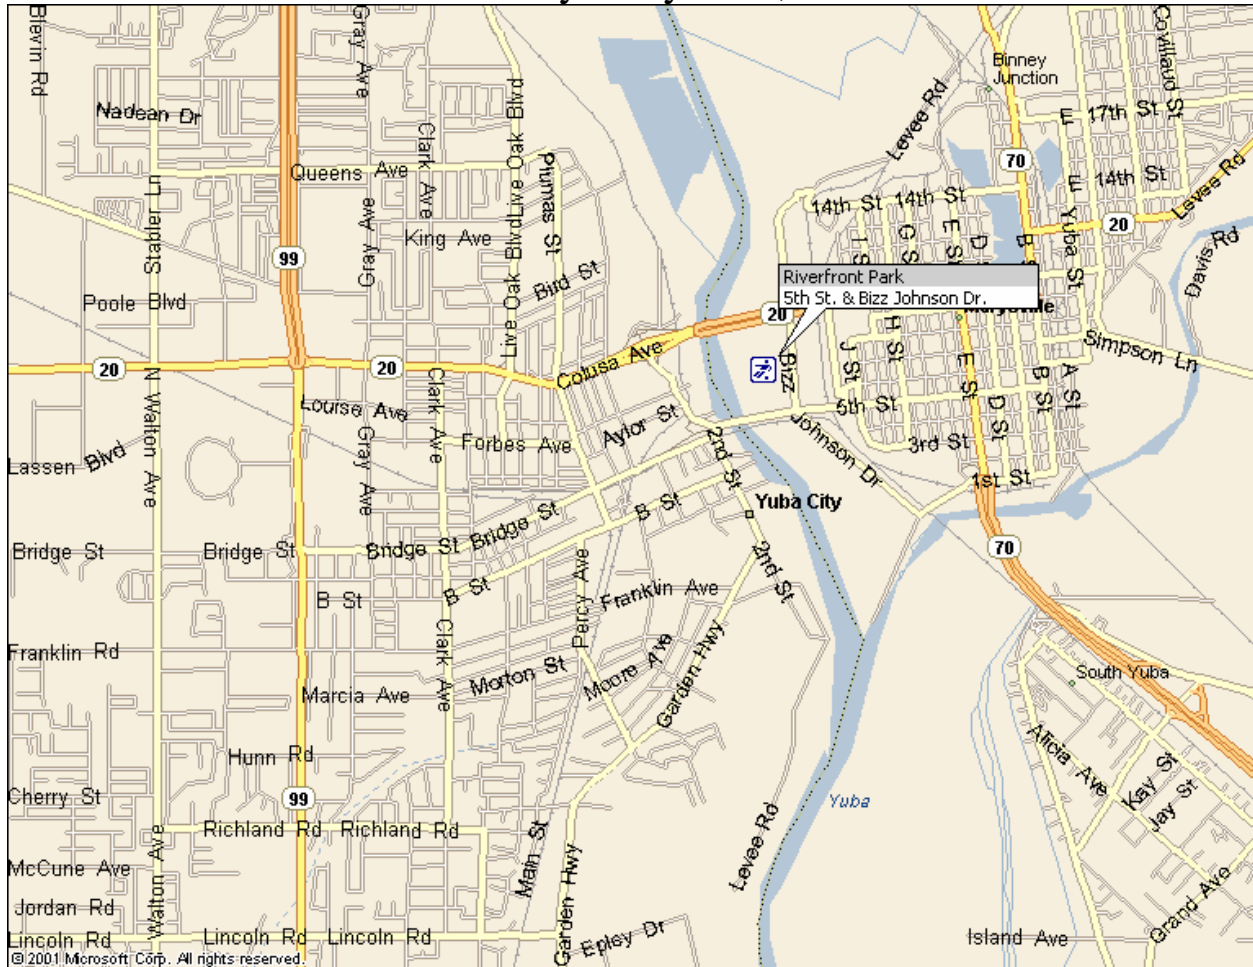

Riverfront Park Soccer Fields Yuba City/Marysville, CA

Directions:

- From Sacramento area, take 70 North into Marysville.
- Turn left onto 3rd St.
- Turn left onto F St.
- Turn right onto bizz Johnson Dr./Beckworth Riverfront Park.

- From the North, take 70 South
- Turn right onto 14th St.
- Continue on 14th St. up and over the levee, past driving range and motorcross park to soccer fields.

- From the East, take hwy 20 into Marysville
- Turn right onto 70 by Ellis Lake
- Turn left onto 14th St.
- Continue on 14th St. up and over the levee, past driving range and motorcross park to soccer fields.