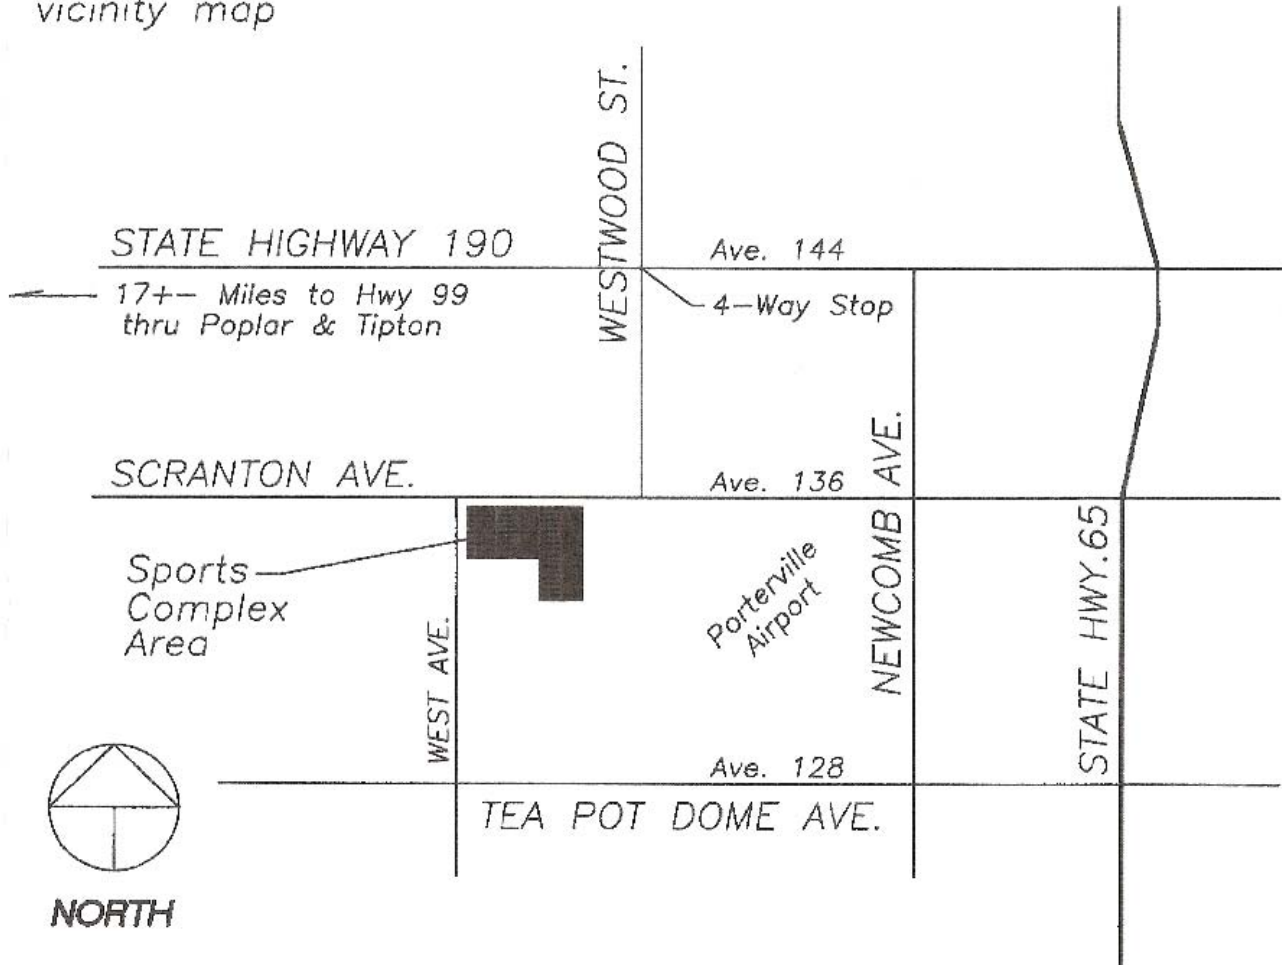

PORTERVILLE SPORTS COMPLEX

vicinity map

Directions from Fresno

1. From Fresno
2. CA 99 South
3. Exit 76 Toward CA 190 Porterville/Springville (Pass through Tipton and Poplar)
4. Turn Right on Westwood (stop sign)
5. Then Left on West Scranton Ave
6. Complex is on the Left