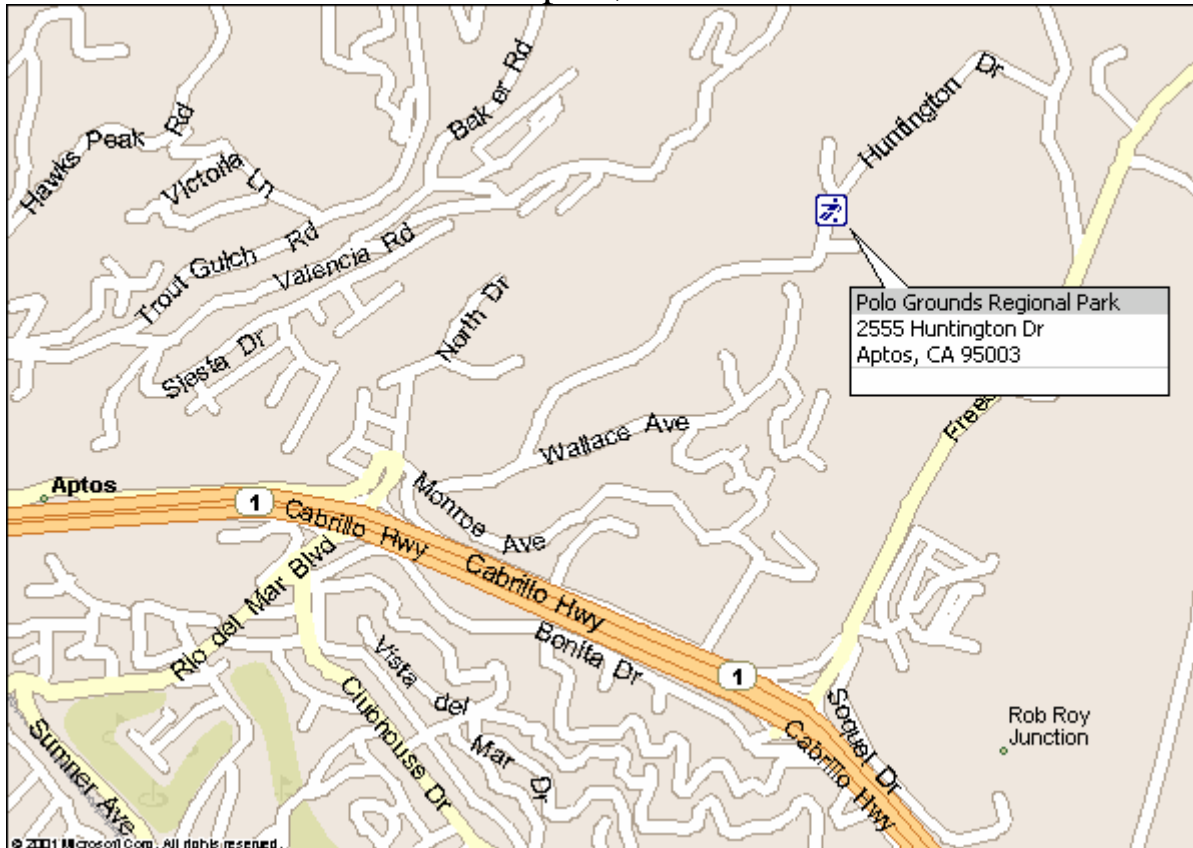

Polo Grounds Regional Park Aptos, CA

Directions:

From Santa Cruz take Hwy 1 to the Rio Del Mar exit. Go left over the freeway and turn right on Monroe Ave, your 2nd stop light. After Monroe turns into Wallace Ave look for Huntington Dr on your left. Continue on Huntington until you see the park entrance on your left. Follow the road down into the park. The first two fields are Field A & B. If you are playing on Field C- follow the road around to the left past the first two soccer fields and past the baseball field complex. Field C will be at the end of the second parking lot.