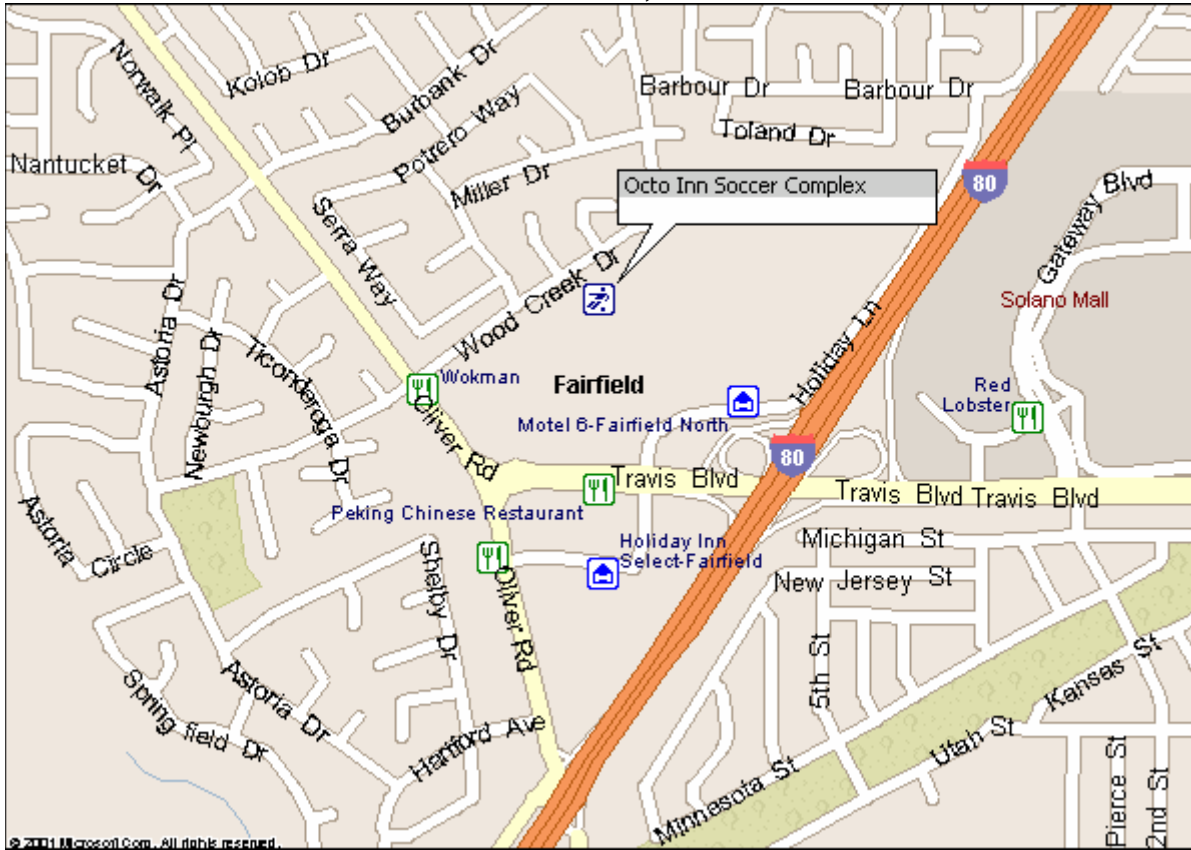

Octo Inn Soccer Complex Fairfield, CA

Directions:

- I-80 to Travis Blvd exit
- Take Travis Blvd. North and it becomes Oliver Rd (within 2 blocks)
- Turn Right on Wood Creek Dr. (at stop light)
- Follow Wood Creek Dr. to the complex (approximately 2 blocks)