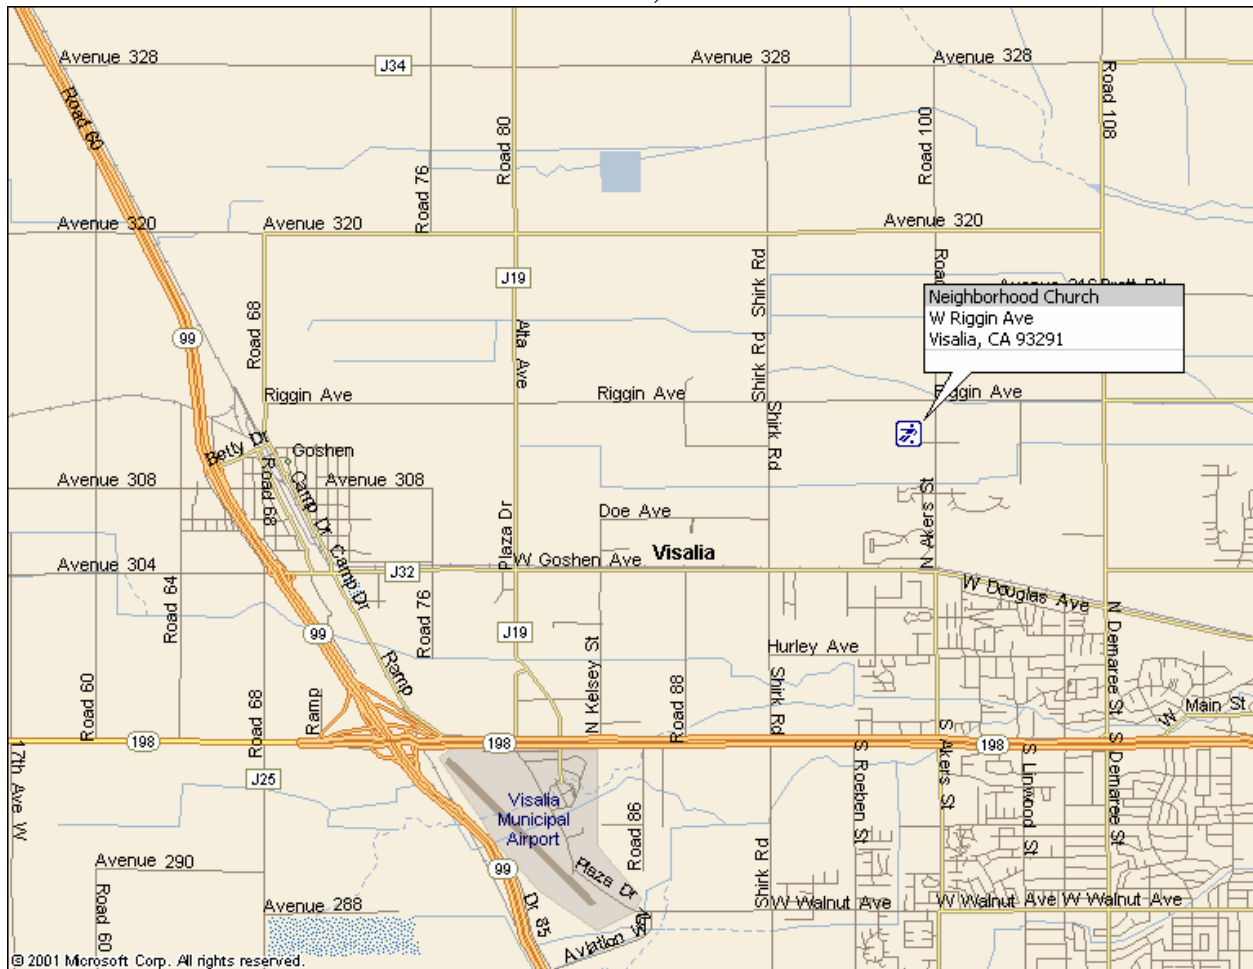

Neighborhood Church Fields

Visalia, CA

Directions:

- From 99, take 198 East
- Take the Akers St. Exit heading North
- Fields are on Akers and Riggin.