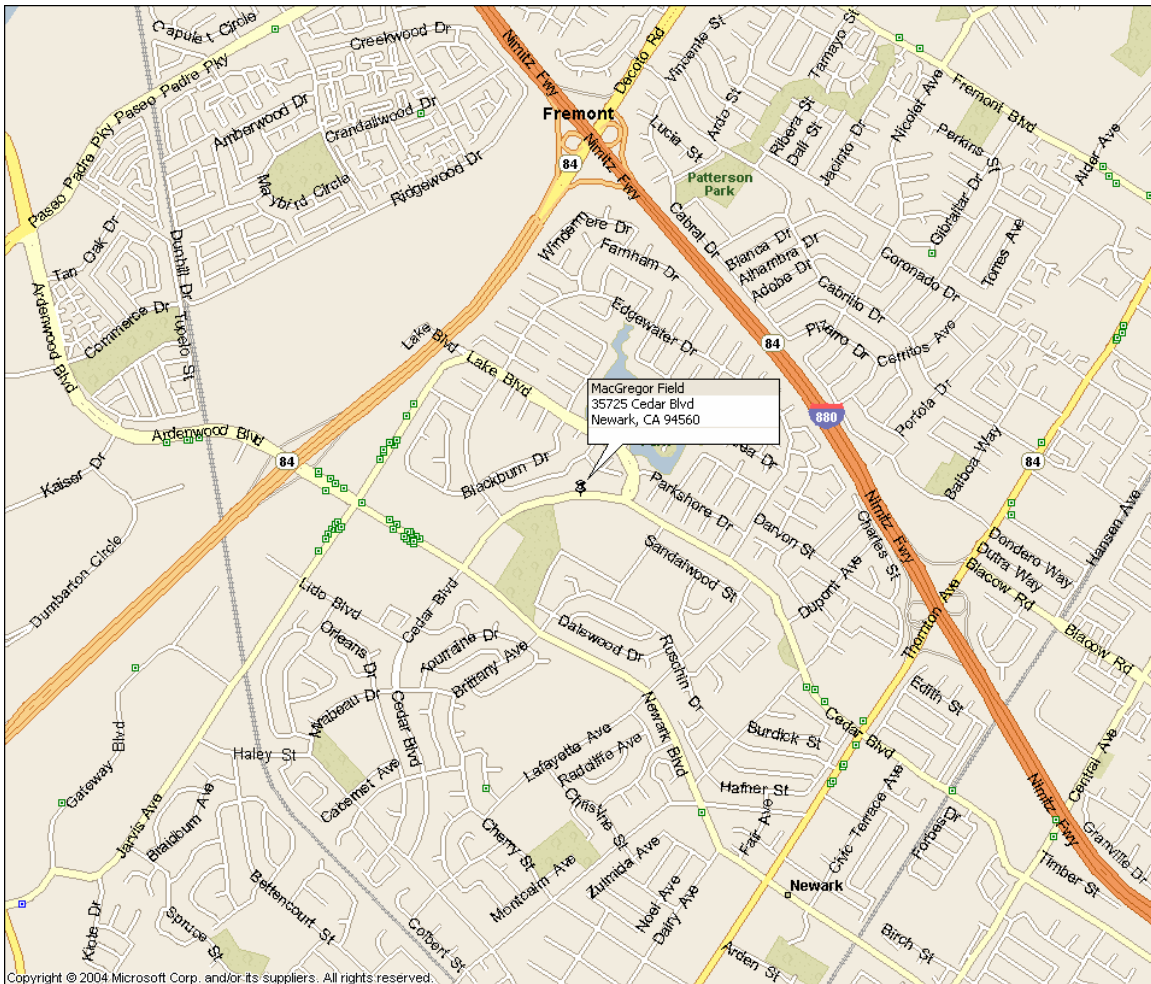

MacGregor Field, Newark CA
35725 Cedar Boulevard, Newark, CA 94560-1324

Driving Directions: From I-880 (North or South)

1. Take Decoto Rd. Exit
2. Go West towards Dumbarton Bridge
3. Exit on Newark Blvd.
4. Turn Left on Newark Blvd.
5. Turn Left on Cedar Blvd.

MacGregor Field on right past the Newark Community Center.