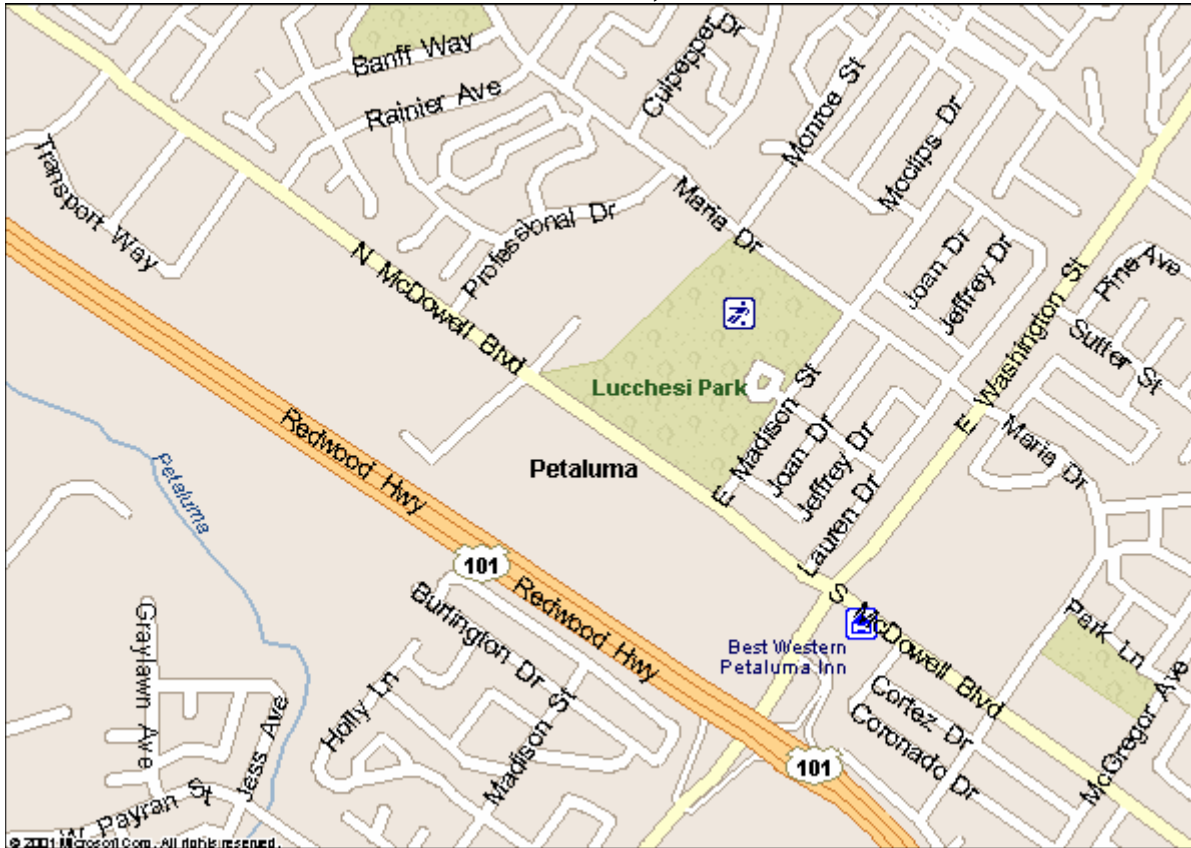

Lucchesi Park (All Weather Field) Petaluma, CA

Directions

- Take the E. Washington St. Exit
- Head North/East on Washington
- Turn Left on Maria Dr.
- Fields are on the Left

Field Rules

Only Turf or Molded Cleats are allowed (no metal cleats or screw-ins)