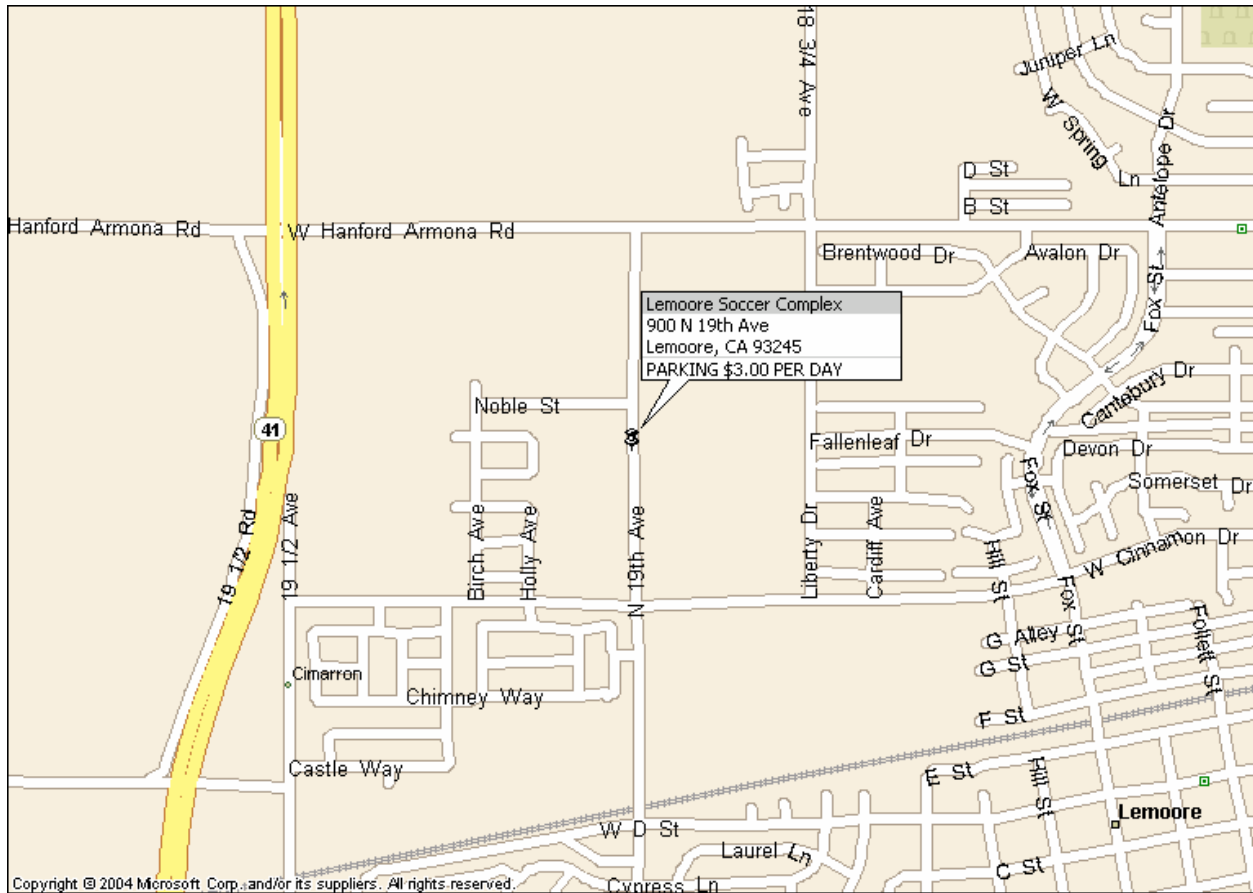

Lemoore Soccer Complex

500 N. 19th Ave., Lemoore, CA

Directions:

From 198 take the 19th Ave. exit and head North
Lemoore Soccer Complex is on the right side (past D St.)

Important Info:

- Parking is \$3/day
- NO Dogs Allowed!
- NO Smoking
- NO Alcohol