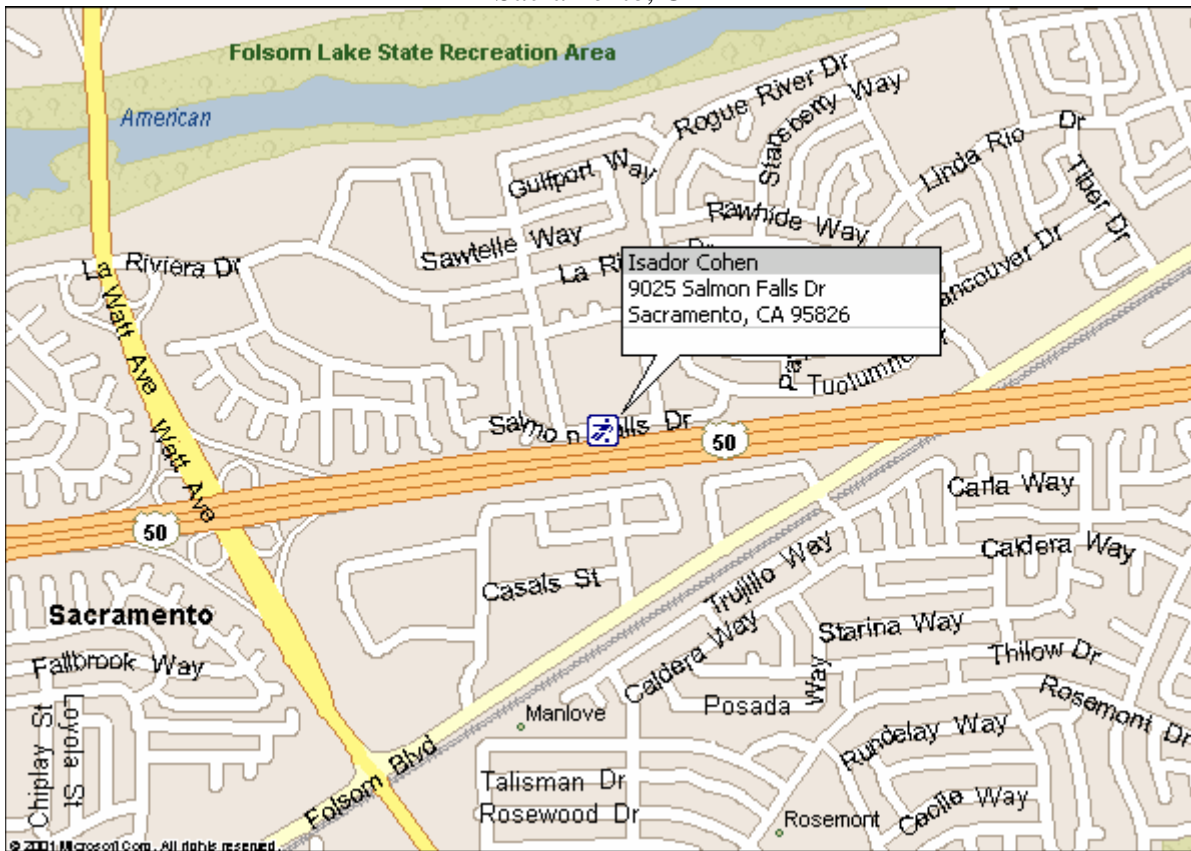

Isador Cohen Elementary

Sacramento, CA

Directions

- Take the Watt Ave exit and head North on Watt
- Turn Right on La Riviera Dr.
- Turn Right on Salmon Falls Dr.