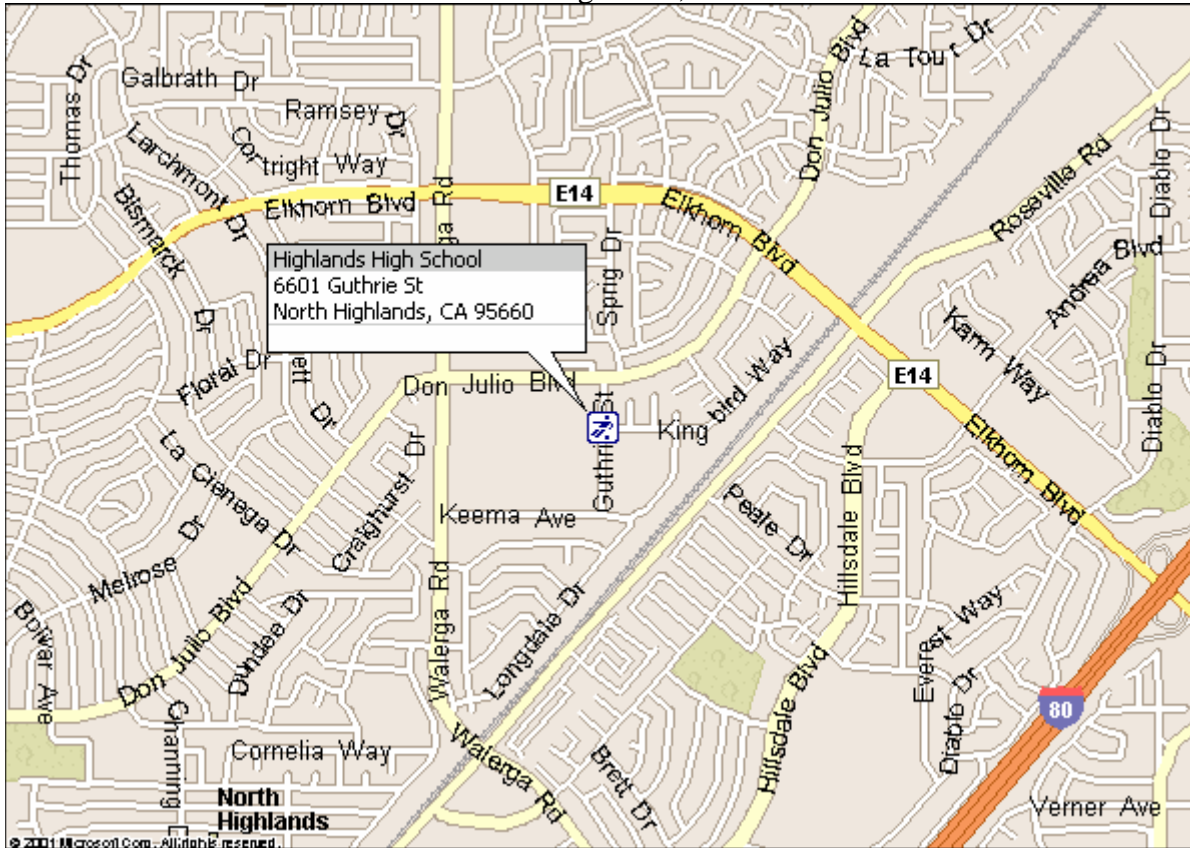

Highlands High School

North Highlands, CA

Directions:

I 80 East

- Exit Elkhorn Blvd.
- Turn left onto Elkhorn Blvd. (North-West Direction)
- Turn left onto Don Julio Blvd.
- Turn left onto Guthrie St.

From Cherry Island Soccer Complex:

- Take U St. East
- Continue to Elkhorn Blvd.
- Turn right onto Walerga
- Turn left onto Don Julio Blvd.
- Turn right onto Guthrie St.