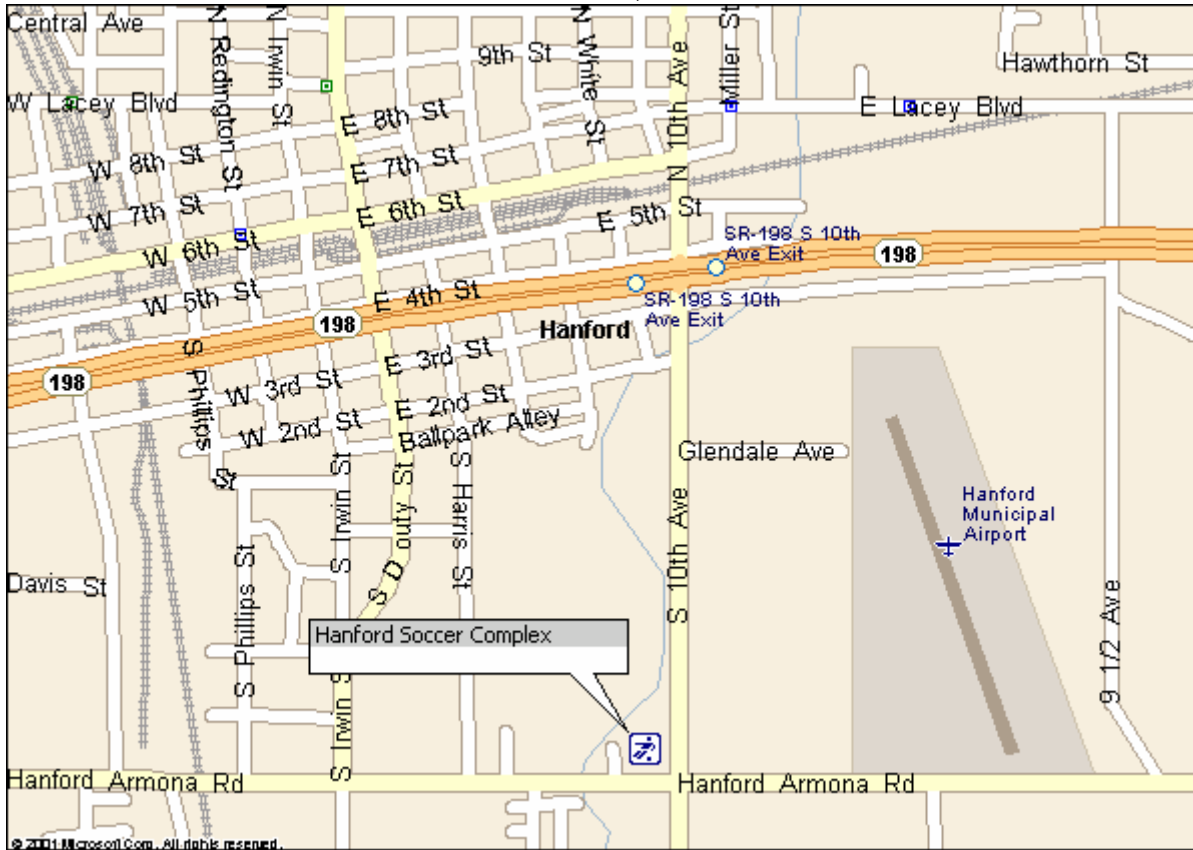

## Hanford Soccer Complex Hanford, CA

### **Directions from I-5**

- Take 198 East to Hanford
- Exit Central Hanford-Douty St.
- Stay on frontage road (Third St.) to 10<sup>th</sup> Ave.
- Turn Right on 10<sup>th</sup> Ave.
- Turn Right on Hanford Armona Rd.
- Complex will be on your right.

### **Directions from 99**

- Take the Hanford/Corcoran exit (Hwy. 43, in Selma).
- Turn Right at stoplight and travel on Hwy. 43 to Hwy 198.
- Turn West onto Hwy 198
- Take the 10<sup>th</sup> Ave./Hanford exit.
- Turn Left onto 10<sup>th</sup> Ave.
- Turn Right on Hanford Armona Rd.
- Complex will be on your right.