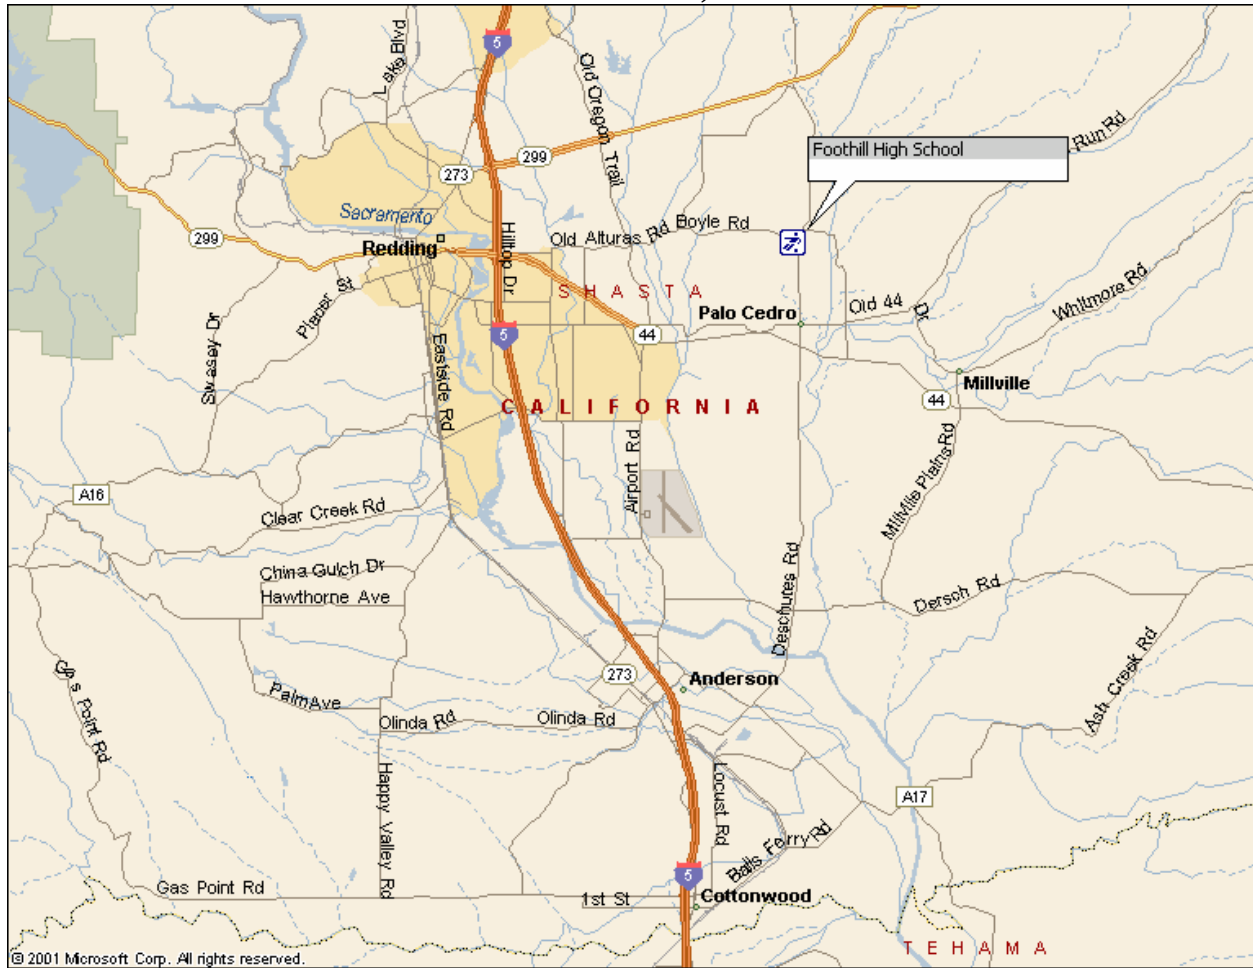

# Foothill High School Palo Cedro, CA

## Directions From Interstate 5

- Take Hwy 44 East
- Take the Deschutes exit
- Turn North on Deschutes Rd.
- Foothill High School will be on the right side (less than 2 miles)