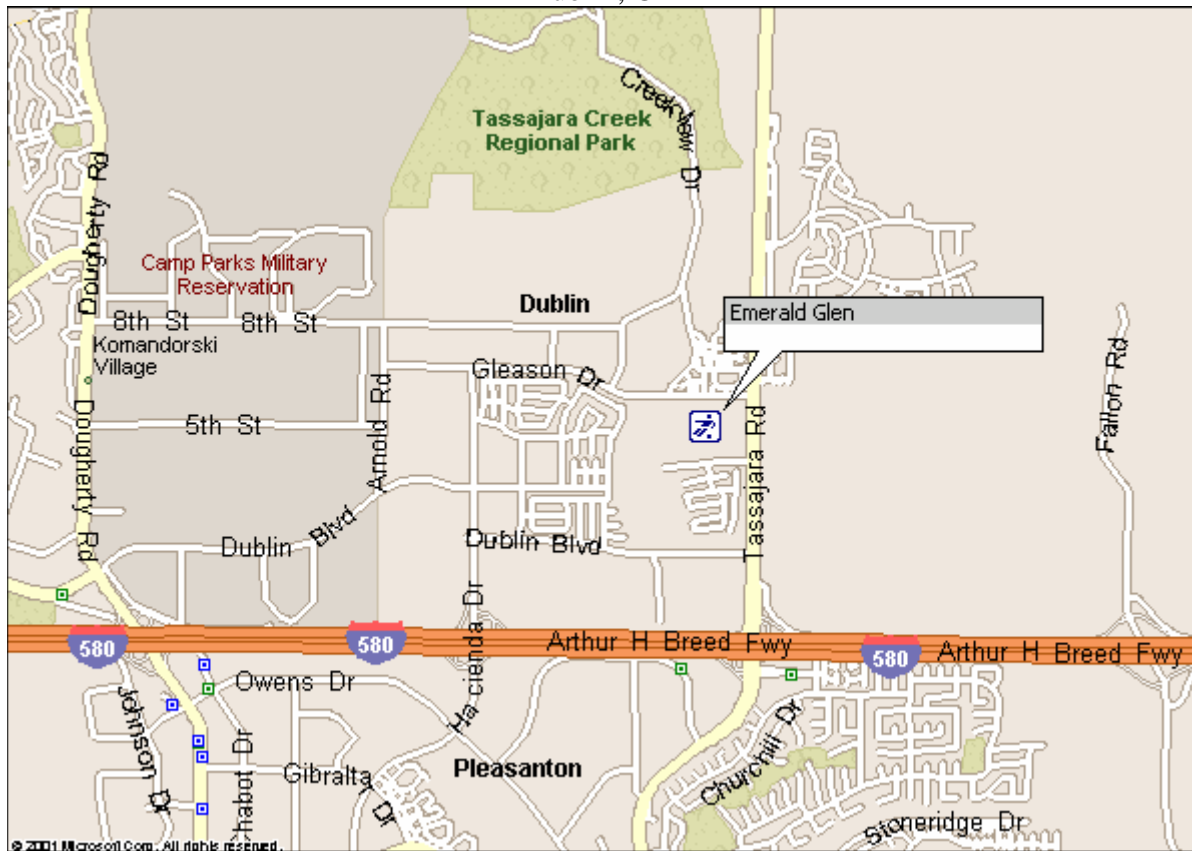

Emerald Glen Soccer Field

Dublin, CA

Directions to Emerald Glen Field

- On Highway 580, exit at Tassajara/Santa Rita road.
- Go north on Tassajara to Gleason Drive and turn left.
- The park is on your left.