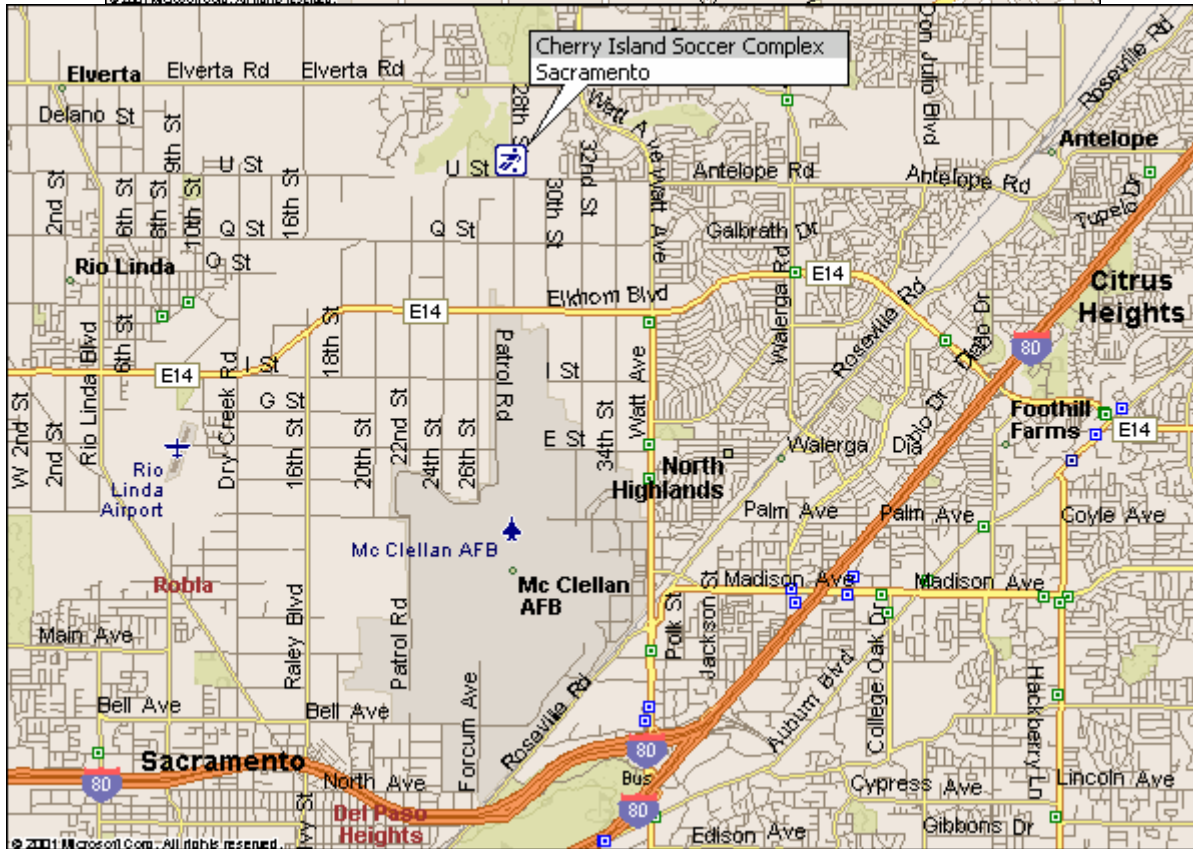

Cherry Island Soccer Complex Sacramento, CA

Directions

Take the Watt Ave. exit off Business 80 or Hwy 80
Head North on Watt Ave. approximately 5 miles
Turn left on U Street