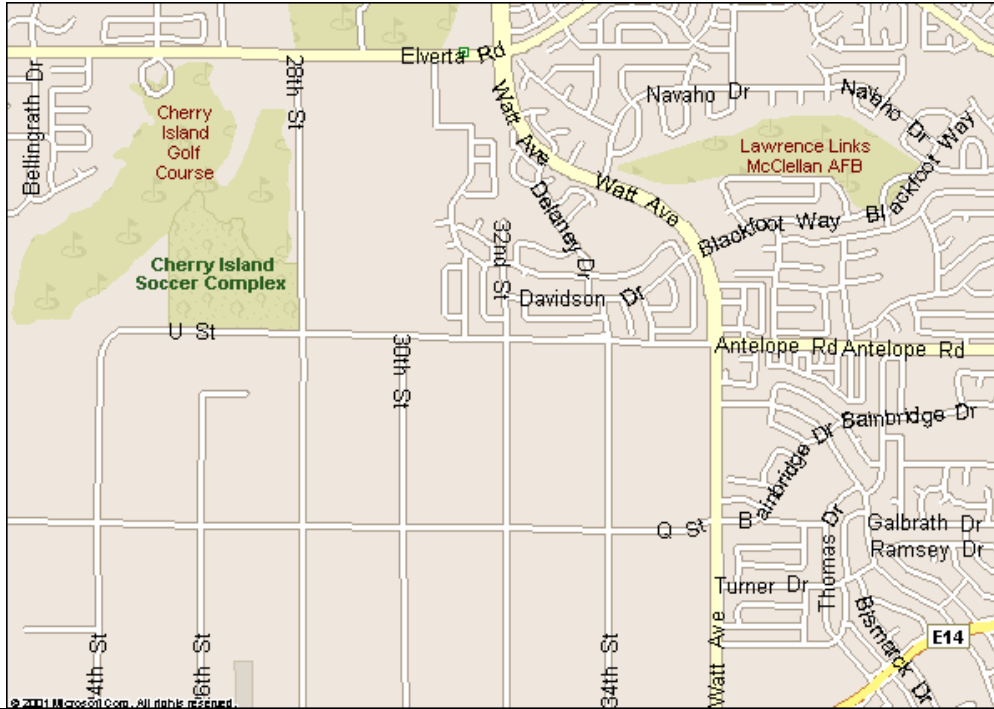

Cherry Island Soccer Complex Sacramento, CA

Directions

Take the Watt Ave. exit off Business 80 or Hwy 80
Head North on Watt Ave. approximately 5 miles
Turn left on U Street