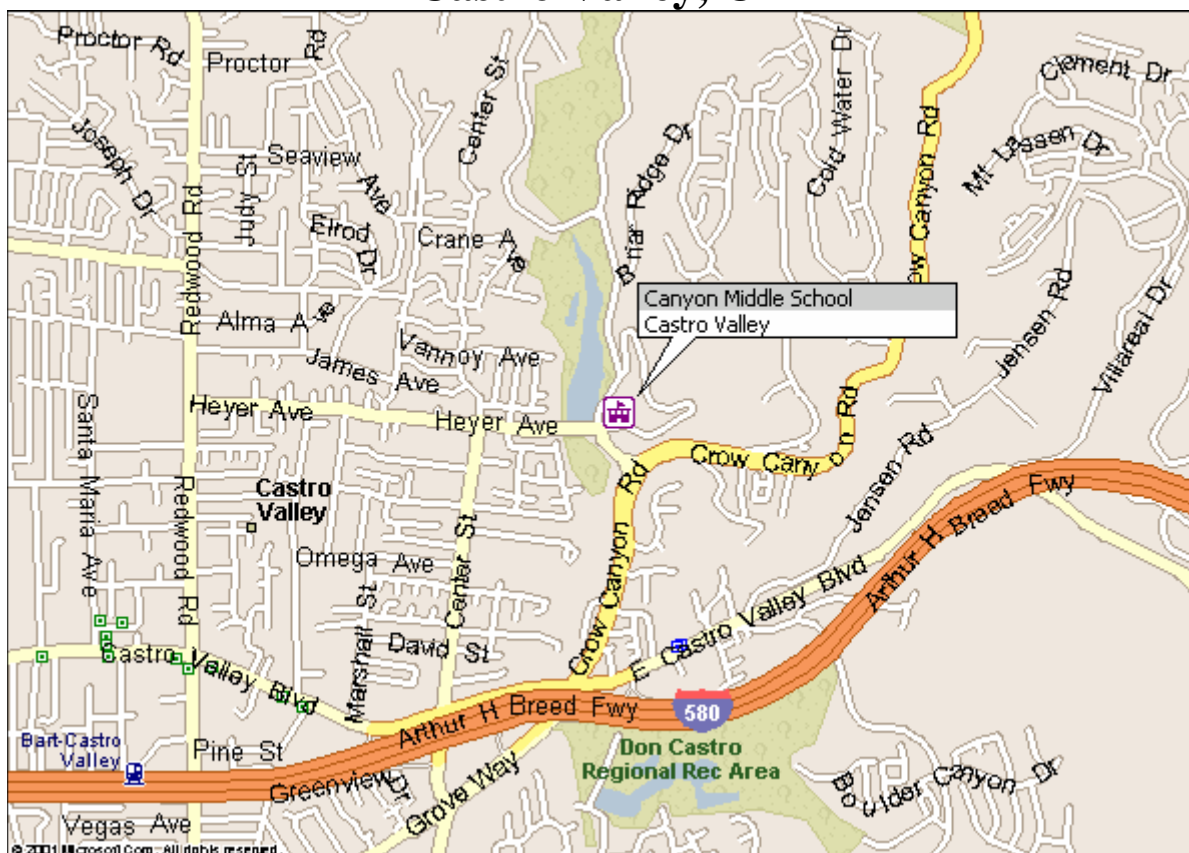

Canyon Middle School Castro Valley, CA

No Dogs Allowed

Directions from 580 East Bound

- Take the Center St. Exit
 - Turn left over the freeway
 - Turn right onto Castro Valley Blvd.
 - Turn left onto Crow Canyon Rd.
 - Turn left onto Cull Canyon Rd.
 - Turn right onto Heyer Ave. and go up hill.
- Park in a designated parking spot. Fields are behind school.

Directions from 580 West Bound

- Take the Castro Valley Exit
 - Turn left onto Castro Valley Blvd.
 - Turn right onto Crow Canyon Rd.
 - Turn left onto Cull Canyon Rd.
 - Turn right onto Heyer Ave. and go up hill.
- Park in a designated parking spot. Fields are behind school.