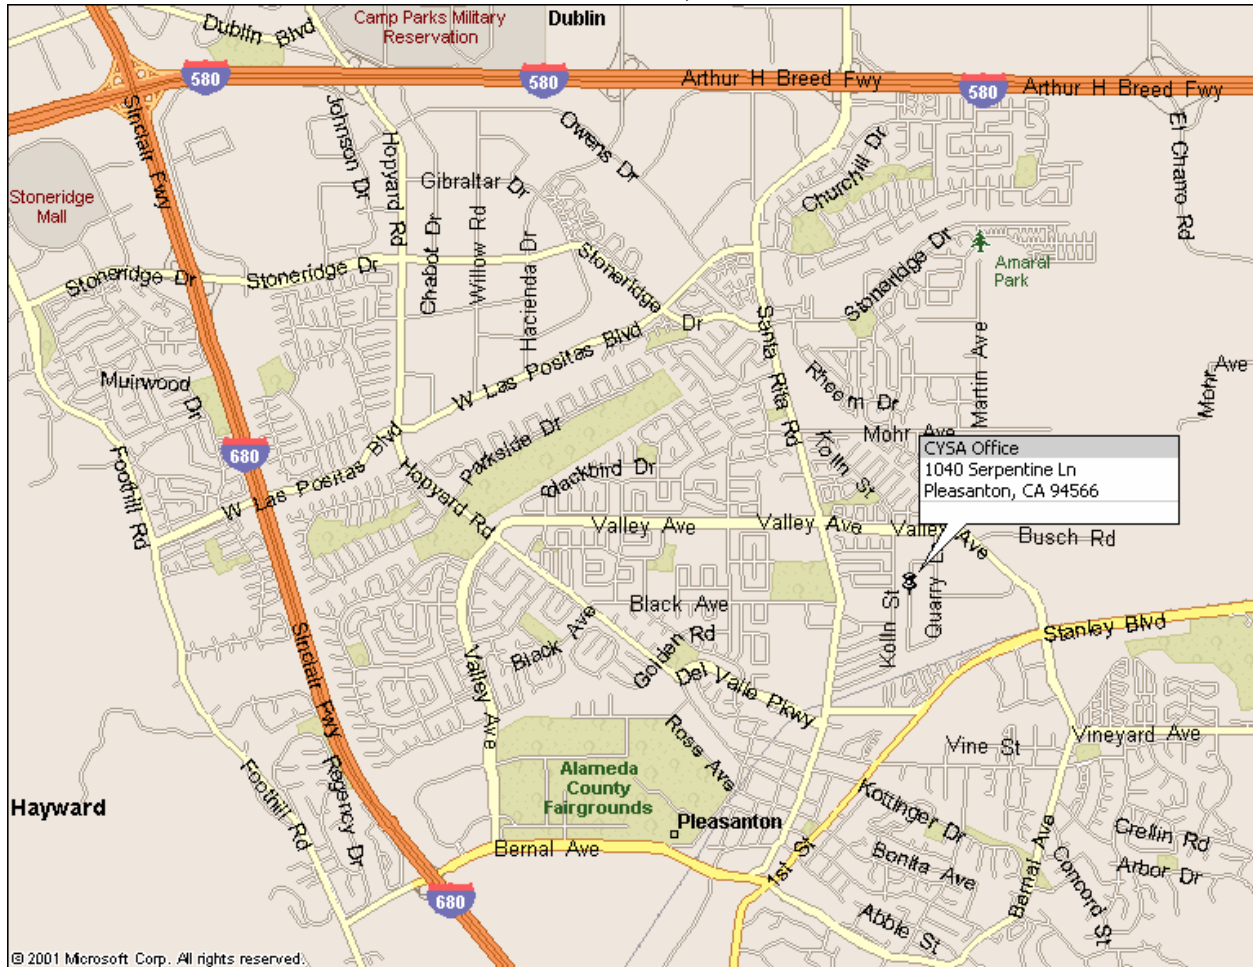

CYSA Office Pleasanton, CA

Directions From 580:

- From 580, take the Santa Rita Rd. Exit and go South on Santa Rita
- Turn left on Valley Ave.
- Turn right on Quarry Ln.
- Turn right on Serpentine Ln.
- Follow road until you reach 1040 Serpentine Lane, Suite 201.

Directions From 680

- From 680, take the Bernal Ave. Exit and go East on Bernal
- Turn left on 1st St. which turns into Stanley Blvd.
- Turn left on Valley Ave.
- Turn left on Quarry Ln.
- Turn right on Serpentine Ln.
- Follow Serpentine until you reach 1040 Serpentine Lane, Suite 201.