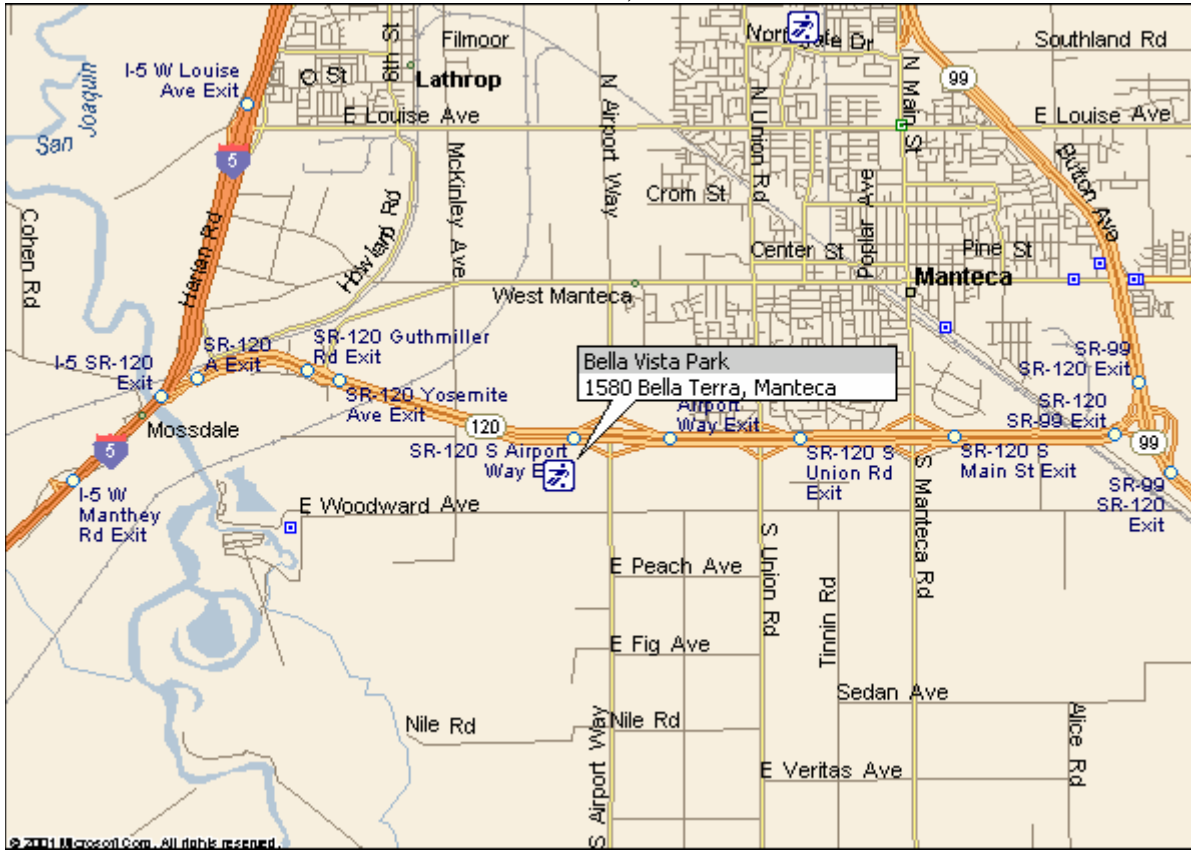

Bella Vista Park

Manteca, CA

Direction from 120:

- Take the Airport Way Exit
- Go South on Airport Way
- Right on Woodward Ave.
- Right on Bella Terra
- Park is on the Right