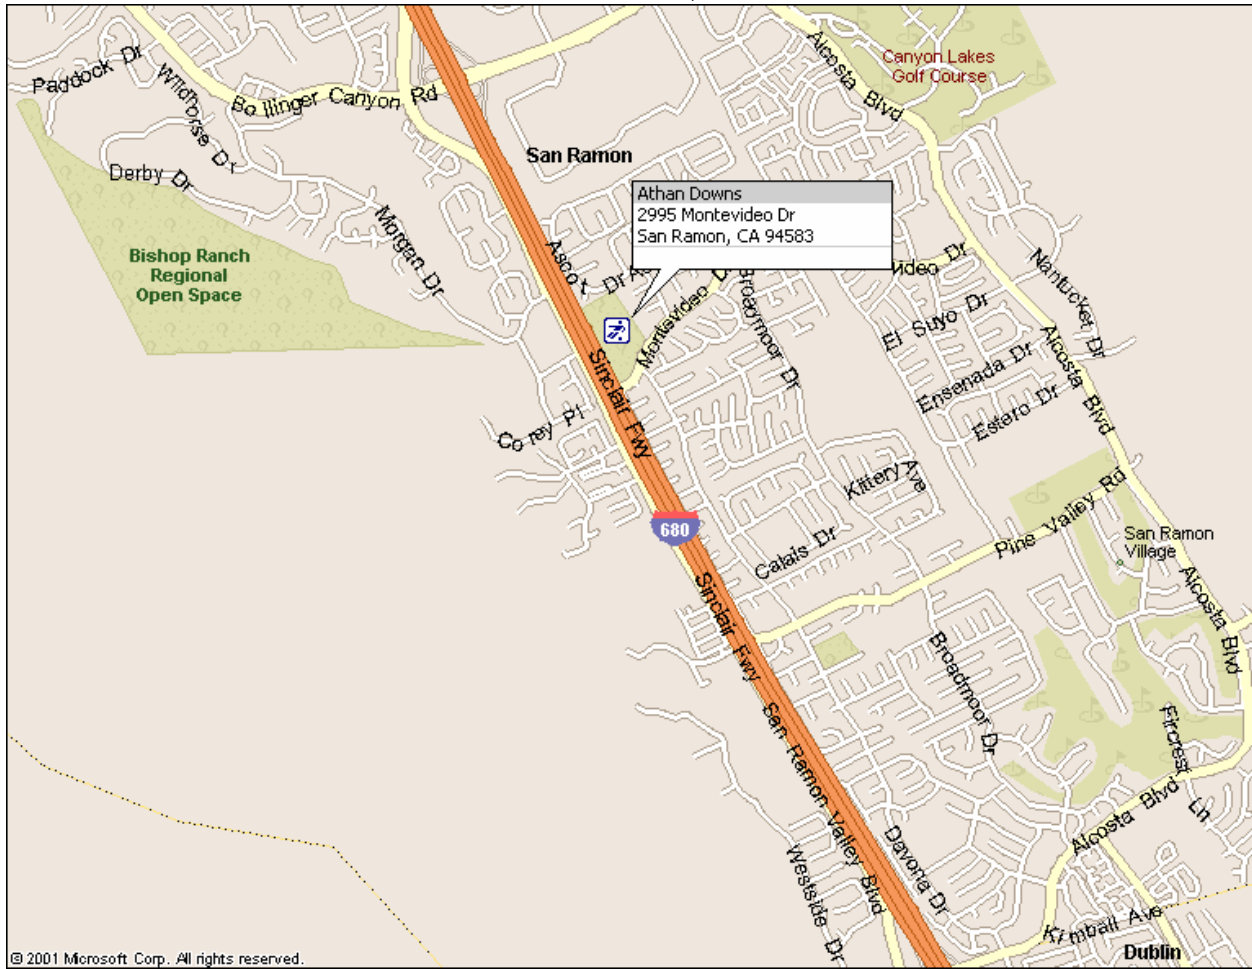

Athans Downs San Ramon, CA

Directions:

- From 680 heading North, take the Alcosta Blvd. exit and go West (over 680) on Alcosta Blvd.
- Turn right onto San Ramon Valley Blvd.
- Turn right onto Montevideo Dr. Soccer fields are on your left.

- From 680 heading South, take the Bollinger Canyon Rd. exit and turn right onto Bollinger Canyon Rd.
- Turn left onto San Ramon Valley Blvd.
- Turn left onto Montevideo Dr. Soccer fields are on your left.